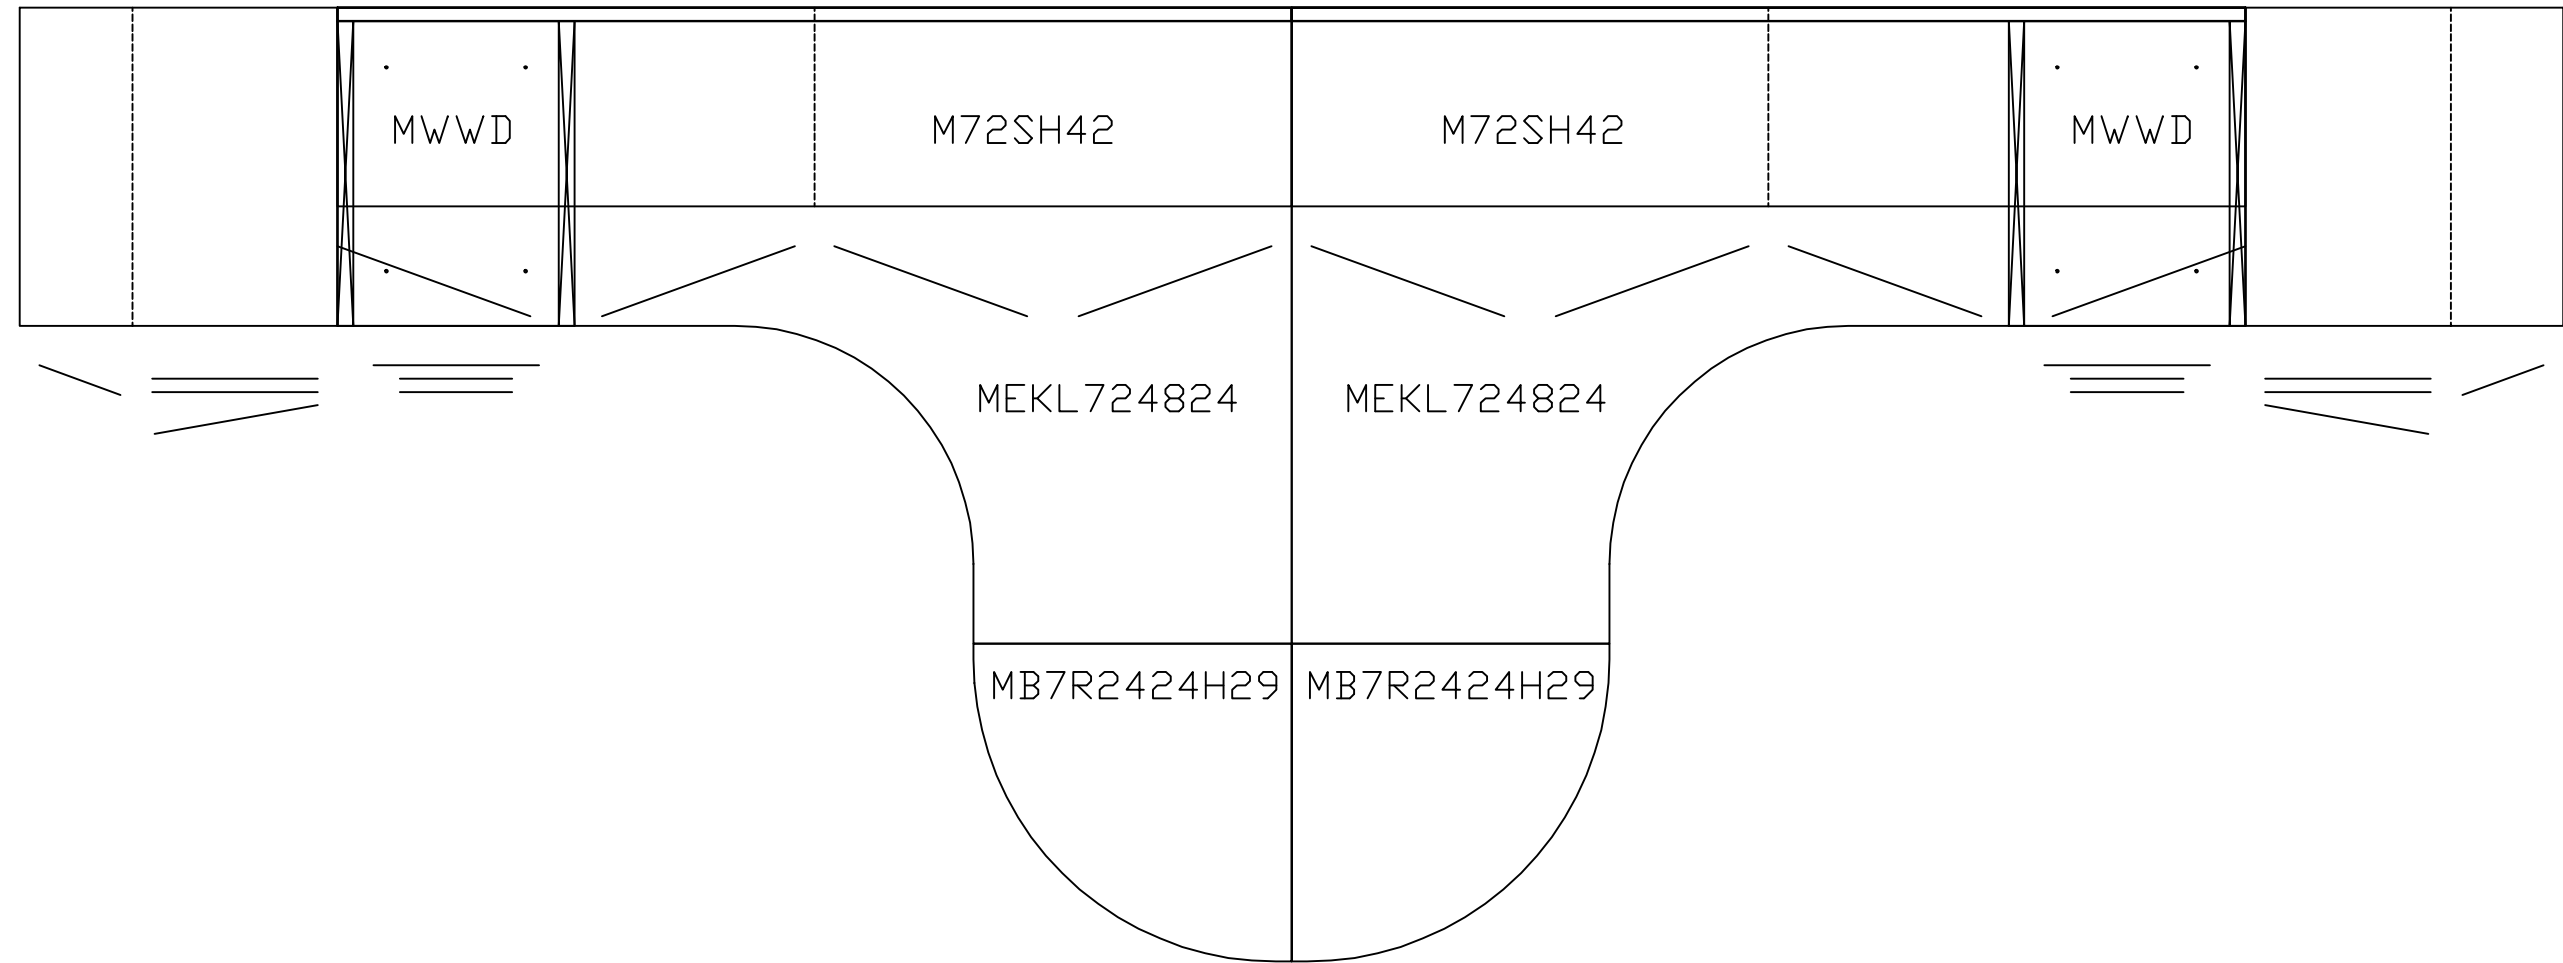

M29D24W24H72L

MTS72H26

MTS72H26

M29D24W24H72R

PLAN VIEW

**GLOBALContract**

*Descor Collection*

15 RIVIERA DR.  
MARKHAM ONTARIO, L3R 8N4  
PHONE : (905)470-0010 FAX : (905)470-6262

Project Title:

**M-109**

Drawing Title:

Drawn By :

Date: Nov.06, 2019

Scale: NTS

Project #:

Drawing #: