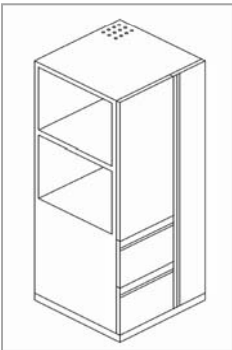

• SIDE OPENING TOWERS

- Versatile towers can be freestanding or integrated into workstations to provide efficient vertical storage and filing.
- Open side shelves provide added work surface space and easily accessible open storage.
- Towers include separate lockable compartment for personal items such as coats, hats, umbrellas, bags etc.
- 24" wide by 24" deep cabinets
- Available in 50", 54" & 66" heights
- May be ordered left or right
- Full height personal storage compartment is 7" wide and is vented for air circulation.
- Available with either Linear or Evolve (shown) drawer fronts.

For further information, please refer to either the Boulevard Systems Price List / Storage – page I.48a and the Evolve Price List / Storage – page F.23.

Available on Evolve & Boulevard

Evolve - 2 File, Four High Storage Tower with Side Opening

Evolve - 2 Box / 1 File Four High Storage Tower with Side Opening

Boulevard – 2 File, Four High Storage Tower with Side Opening

Boulevard – 2 Box / 1 File, Four High Storage Tower with Side Opening