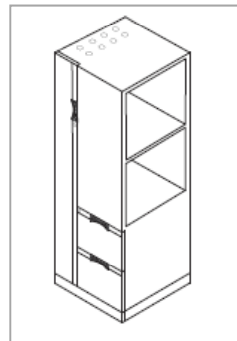

• SIDE OPENING TOWERS

- Versatile towers can be freestanding or integrated into workstations to provide efficient vertical storage and filing.
- Open side shelves provide added work surface space and easily accessible open storage.
- Towers include separate lockable compartment for personal items such as coats, hats, umbrellas, bags etc.
- 24" wide by 24" deep cabinets
- Available in 50", 54" & 66" heights
- May be ordered left or right
- Full height personal storage compartment is 7" wide and is vented for air circulation.
- Available with either Linear or Evolve (shown) drawer fronts.

For further information, please refer to either the Boulevard Systems Price List / Storage – page I.48a and the Evolve Price List / Storage – page F.23.

Available on Evolve & Boulevard

Evolve - 2 File, Four High Storage Tower with Side Opening

Evolve - 2 Box / 1 File Four High Storage Tower with Side Opening

Boulevard – 2 File, Four High Storage Tower with Side Opening

Boulevard – 2 Box / 1 File, Four High Storage Tower with Side Opening