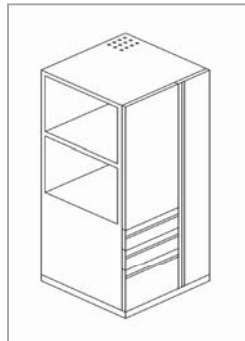

• SIDE OPENING TOWERS

- Versatile towers can be freestanding or integrated into workstations to provide efficient vertical storage and filing.
- Open side shelves provide added work surface space and easily accessible open storage.
- Towers include separate lockable compartment for personal items such as coats, hats, umbrellas, bags etc.
- 24" wide by 24" deep cabinets
- Available in 50", 54" & 66" heights
- May be ordered left or right
- Full height personal storage compartment is 7" wide and is vented for air circulation.
- Available with either Linear or Evolve (shown) drawer fronts.

For further information, please refer to either the Boulevard Systems Price List / Storage – page I.48a and the Evolve Price List / Storage – page F.23.

Available on Evolve & Boulevard

Evolve - 2 File, Four High Storage Tower with Side Opening

Evolve - 2 Box / 1 File Four High Storage Tower with Side Opening

Boulevard – 2 File, Four High Storage Tower with Side Opening

Boulevard – 2 Box / 1 File, Four High Storage Tower with Side Opening