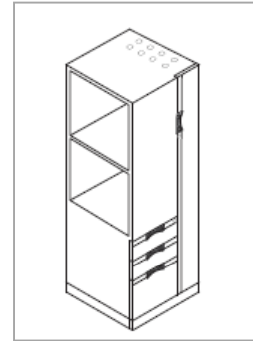

• SIDE OPENING TOWERS

- Versatile towers can be freestanding or integrated into workstations to provide efficient vertical storage and filing.
- Open side shelves provide added work surface space and easily accessible open storage.
- Towers include separate lockable compartment for personal items such as coats, hats, umbrellas, bags etc.
- 24" wide by 24" deep cabinets
- Available in 50", 54" & 66" heights
- May be ordered left or right
- Full height personal storage compartment is 7" wide and is vented for air circulation.
- Available with either Linear or Evolve (shown) drawer fronts.

For further information, please refer to either the Boulevard Systems Price List / Storage – page I.48a and the Evolve Price List / Storage – page F.23.

Available on Evolve & Boulevard

Evolve - 2 File, Four High Storage Tower with Side Opening

Evolve - 2 Box / 1 File Four High Storage Tower with Side Opening

Boulevard – 2 File, Four High Storage Tower with Side Opening

Boulevard – 2 Box / 1 File, Four High Storage Tower with Side Opening